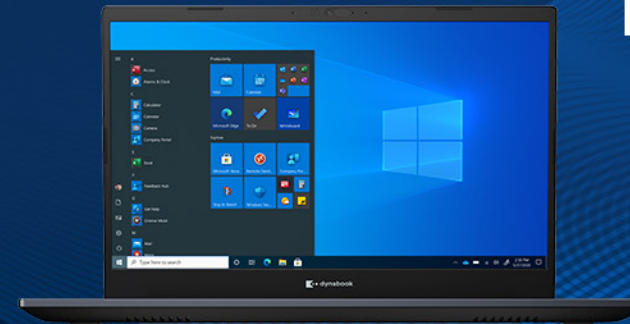

SECURE, FAST AND ULTRAPORTABLE

Featuring an all-new, stylish design, the Portégé X40-J from Dynabook is a premium 14-inch professional laptop that provides an uncompromising blend of size, all-day productivity and modern features.

WHO'S IT FOR?

With an aluminum-based design, the Portégé X40-J is ideal for mobile professionals looking for a compact computing solution with a larger display.

WHY WAS IT CREATED?

Powered by an 11th Gen Intel® Core™ processor and Intel® Iris® X® graphics engine, the Portégé X40-J offers exceptional performance, discrete-level graphics and enterprise-grade security making it the perfect go-anywhere laptop.

- 14.0" Anti-Glare Display
- 11th Gen Intel Core Processor
- Wi-Fi 6
- 2 x USB Type-C
- Thunderbolt 4
- HDMI
- 2 x USB Type-A
- microSD slot
- Thin and Slim: 17.9 mm
- Lightweight: 3.09 pounds¹
- Backlit Keyboard
- Fingerprint Reader
- 720p HD Webcam
- Webcam Privacy Shutter
- Dual-Microphones
- Dolby Atmos
- TPM Security
- Secured-core PC
- Narrow Bezel Design
- 53 Wh Battery
- Optional IR Camera